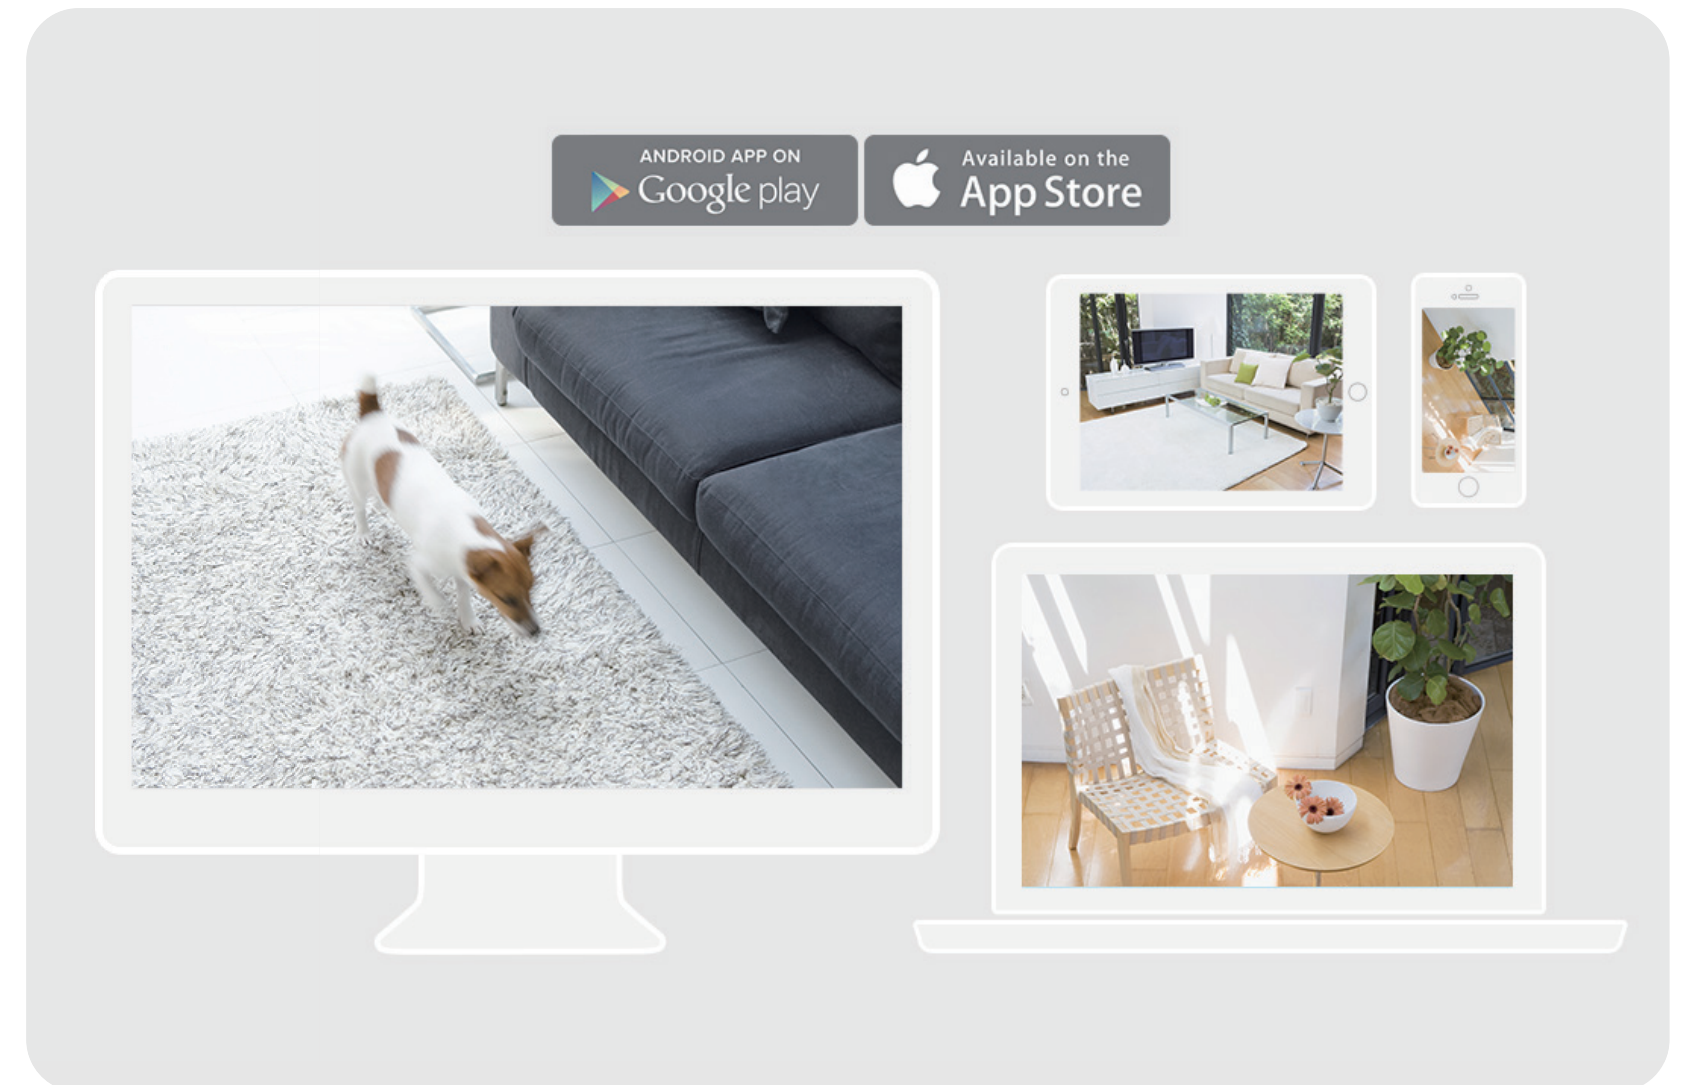

Anywhere, Anytime Access

With the tpCamera app and tplinkcloud.com web portal, you can record videos, take pictures or just check up on what's happening wherever there is Internet. Whether you are at the office or at play, you'll never miss those special moments.